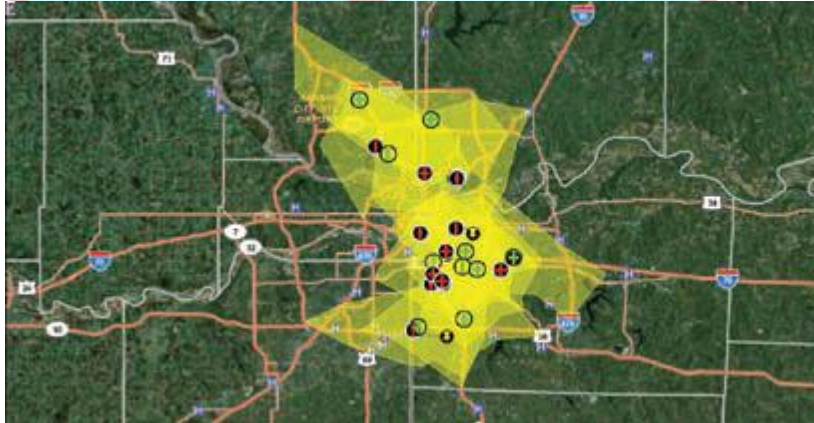

SPATIAL ANALYSES

Geo On The Go has years of experience in performing spatial analysis. Using ArcGIS's ArcInfo product along with the Spatial Analyst extension, we can conduct advanced analyses of your data and provide you with the answers you need.

**GEO-ON
THE-GO**