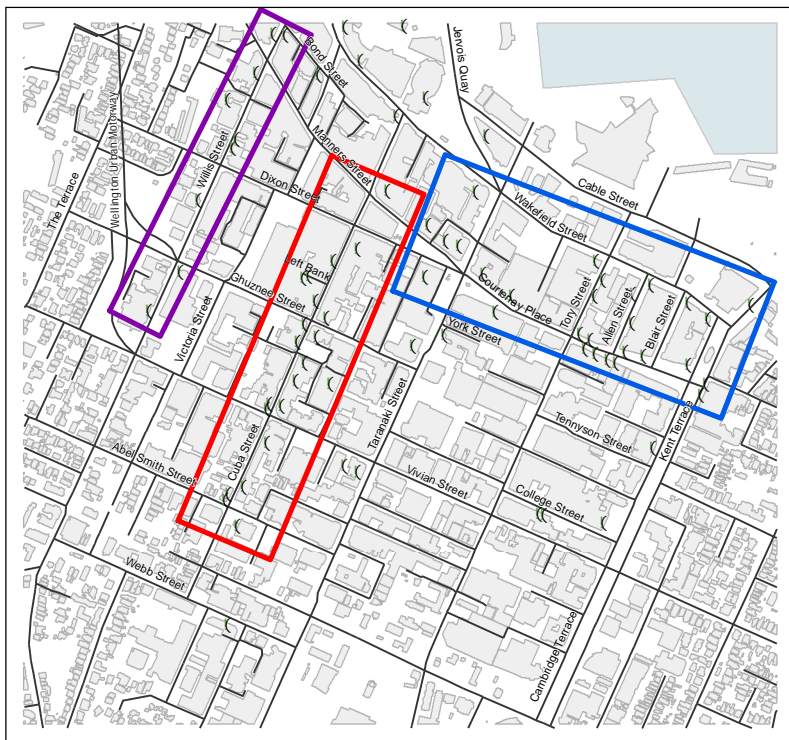

Cafes Serving Alcohol In Wellington's Central Business District

- (Cafe
- C Cafe Serving Alcohol
- Road
- Block

Source: Land Information New Zealand (LINZ)

Willis Street

Courtenay Place Cluster

As seen from the inset map of the city, cafes cluster around Willis Street, Cuba Street and Courtenay Place.

While other cafes outside these areas may serve alcohol, these dominant locations are the focus of this projection.

Cuba Street Cluster